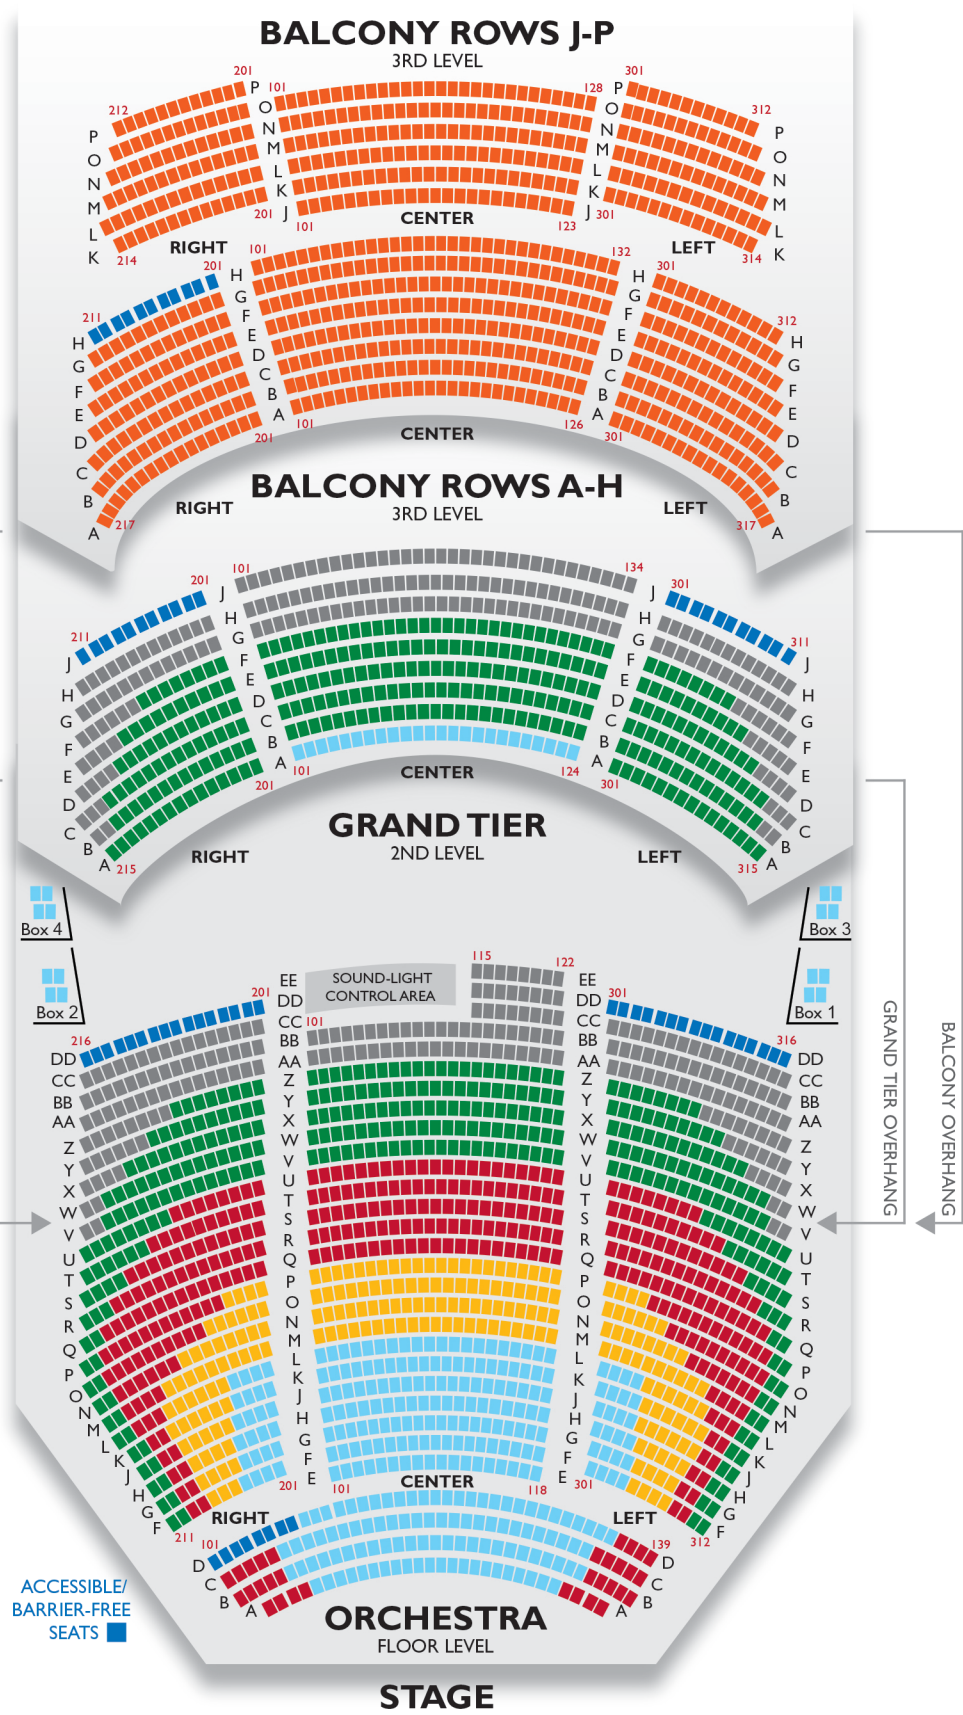

BROADWAY

AT  DPAC

-  SUPER SAVER
-  VALUE CIRCLE
-  BROADWAY'S BEST
-  HEART OF BROADWAY
-  GOLD CIRCLE
-  PRESIDENT'S CLUB

ACCESSIBLE/
BARRIER-FREE
SEATS 