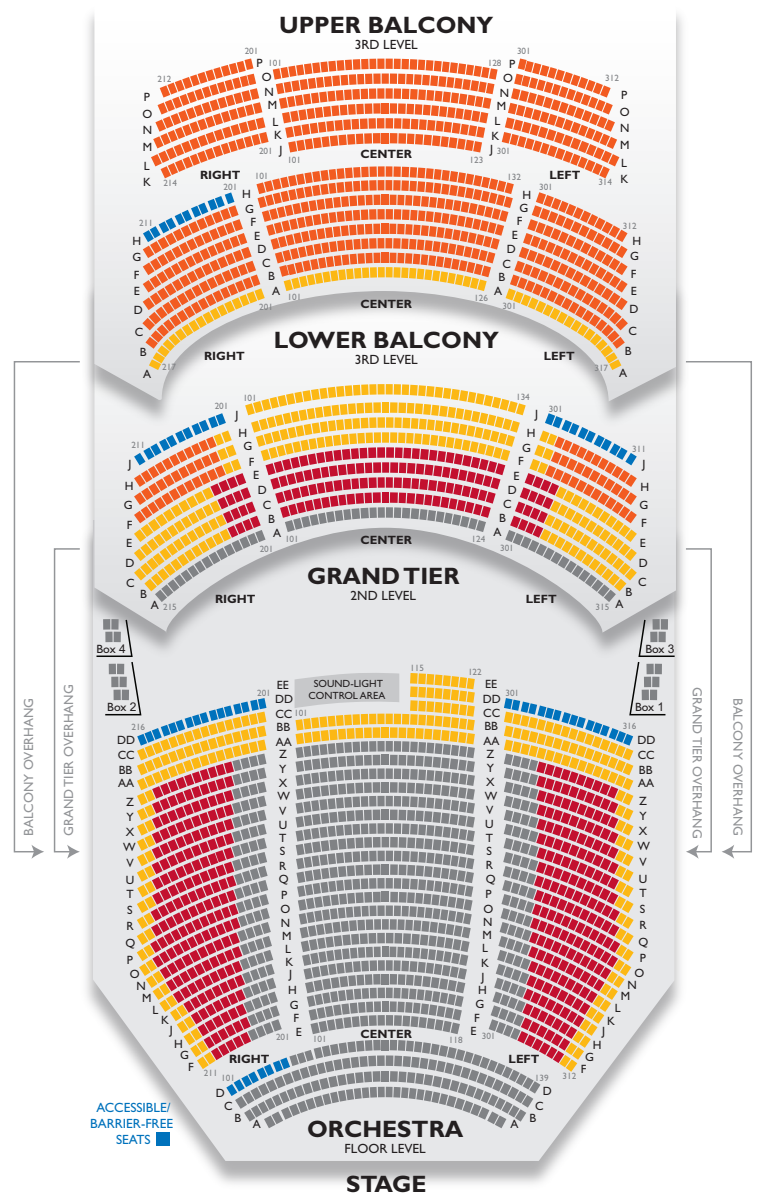

Groups of 10 or More Save Big

March 18 - 23, 2025

Back by Popular Demand, Tim Burton's Sensational Musical

He earned his stripes on Broadway ... now the ghost-with-the-most is coming to DPAC. It's showtime! Based on Tim Burton's dearly beloved film, this hilarious musical tells the story of Lydia Deetz, a strange and unusual teenager whose whole life changes when she meets a recently deceased couple and a demon with a thing for stripes. With an irreverent book, an astonishing set, and a score that's out of this Netherworld, **Beetlejuice** is "SCREAMINGLY GOOD FUN!" (*Variety*). And under its uproarious surface (six feet under, to be exact), it's a remarkably touching show about family, love, and making the most of every Day-O!

GROUP SERVICES

**Great Inventory Available
in All Sections**

March 18 - 23, 2025

Tuesday 7:30 PM	
Wednesday 7:30 PM	Saturday 2:00 PM
Thursday 7:30 PM	Saturday 8:00 PM
Friday 8:00 PM	
Sunday 1:00 PM	
Sunday 6:30 PM	
\$38.33	\$52.95
\$57.68	\$75.45
\$77.03	\$97.95
\$132.20	\$132.20
\$155.70	\$155.70

Groups of 10 or More Save Big

Discount for Groups of 10+

10% discount plus no ticket fees for Tuesday, Wednesday, Thursday, Friday and Sunday performances only.

Complimentary Ticket for the Group Coordinator