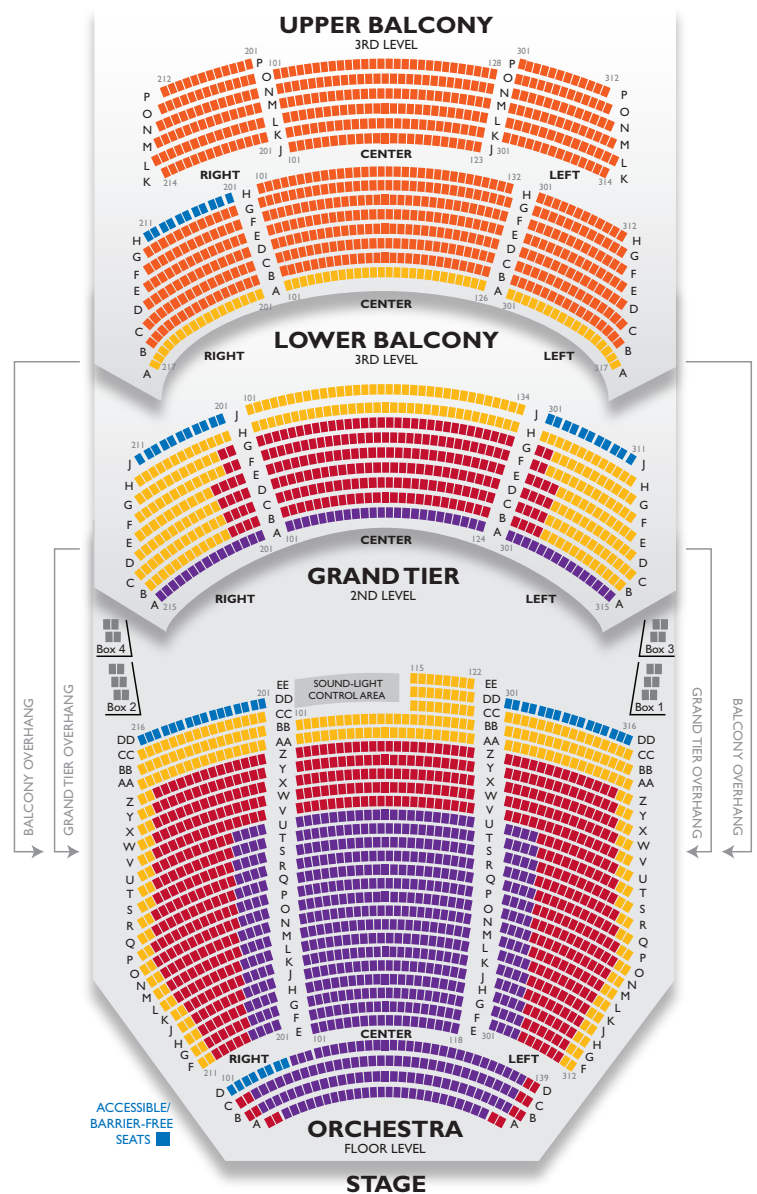

Groups of 10 or More Save Big

November 26 - 30

The Holiday Show of the Season

ELF THE MUSICAL, inspired by the hit film, is the hilarious and heartwarming tale of Buddy, a young orphan child whose life is changed forever when he mistakenly crawls into Santa's sack of toys one Christmas Eve. When he discovers he is human, Buddy embarks on a journey to New York City to find his birth father and, in turn, helps the Big Apple rediscover the true meaning of Christmas. This all-new tour, based on the acclaimed 2024 Broadway production, was hailed by *The New York Times*, which said, "The show has **CRACKED THE CODE OF ALL-AGES COMEDY**, the kind that will leave children and grown-ups equally helpless with laughter," and celebrated in *The New Yorker*, "It's enough to **MAKE YOU BELIEVE IN THE MAGIC OF CHRISTMAS.**" This modern-day holiday classic, says *The Daily Beast*, "is a gift for kids and adults, and a very 'sparklejollytwinklejingley' night out!"

GROUP SERVICES

Great Inventory Available in All Sections

November 26 - 30

Wednesday 2:00 PM	
Wednesday 7:30 PM	
Friday 2:00 PM	Sunday 1:00 PM
Friday 7:30 PM	Saturday 2:00 PM
Saturday 7:30 PM	
Sunday 6:30 PM	
\$33.98	\$48.11
\$48.49	\$64.99
\$79.83	\$93.11
\$127.11	\$127.11

Groups of 10 or More Save Big

Discount for Groups of 10+

10% discount plus no ticket fees for Wednesday, Friday, Saturday evening and Sunday evening performances only.

Complimentary Ticket for the Group Coordinator